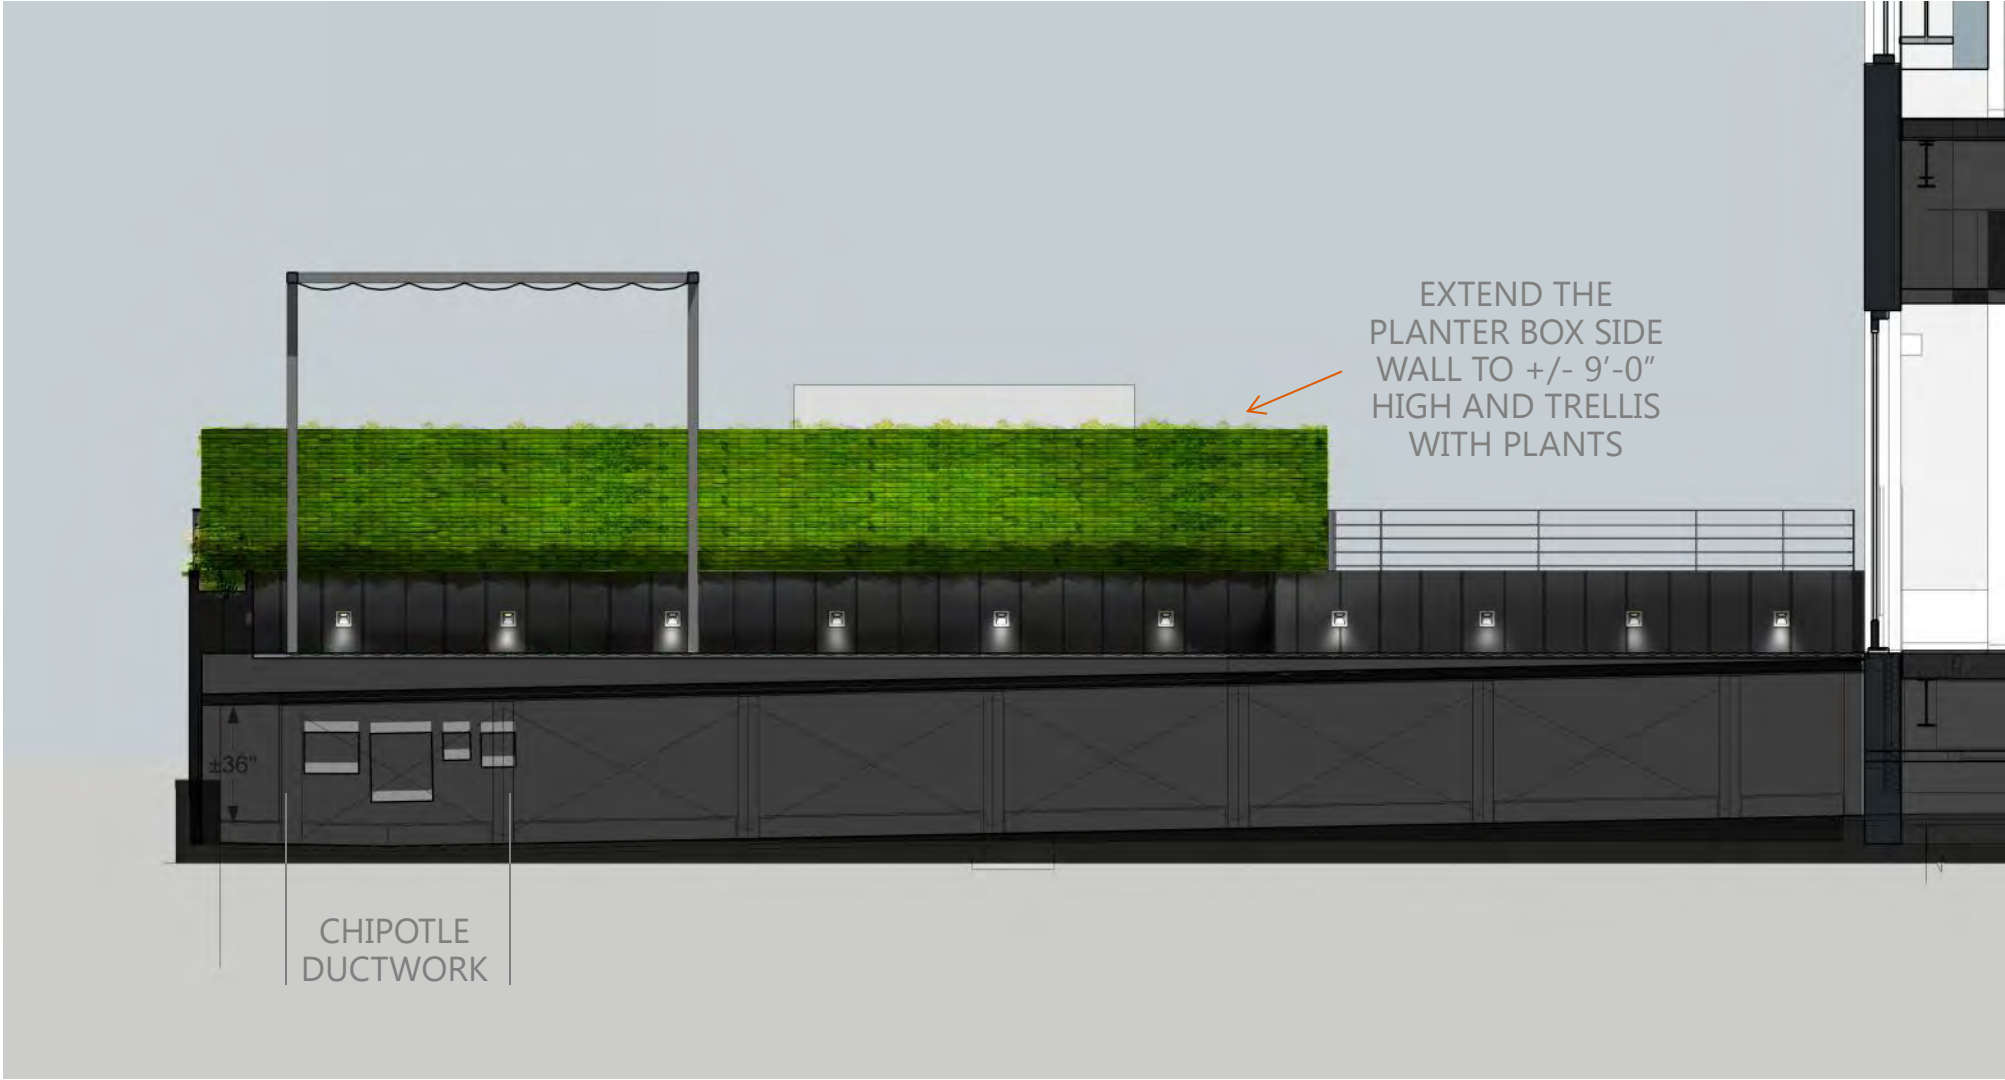

parapet (black)

fabric canopy for summer use

planter box / guardrail

AEP prestige series architectural metal siding – color to match storefront glass canopy

12" No Reveal

extended parapet (black)

fabric canopy for summer use

planter box / guardrail

AEP prestige series architectural metal siding – color to match storefront glass canopy

12" No Reveal

extended parapet (silver)

fabric canopy for summer use

planter box / guardrail

AEP prestige series architectural metal siding – color to match glass box entry metal

# roof deck plans – visual green screen

# roof deck sections – visual green screen

**skb**  
ARCHITECTS

2333 Third Avenue, Seattle, WA 98121 • Sskbarchitects.com

guardrail & planter

deck section

canopy – visual green screen

perspectives