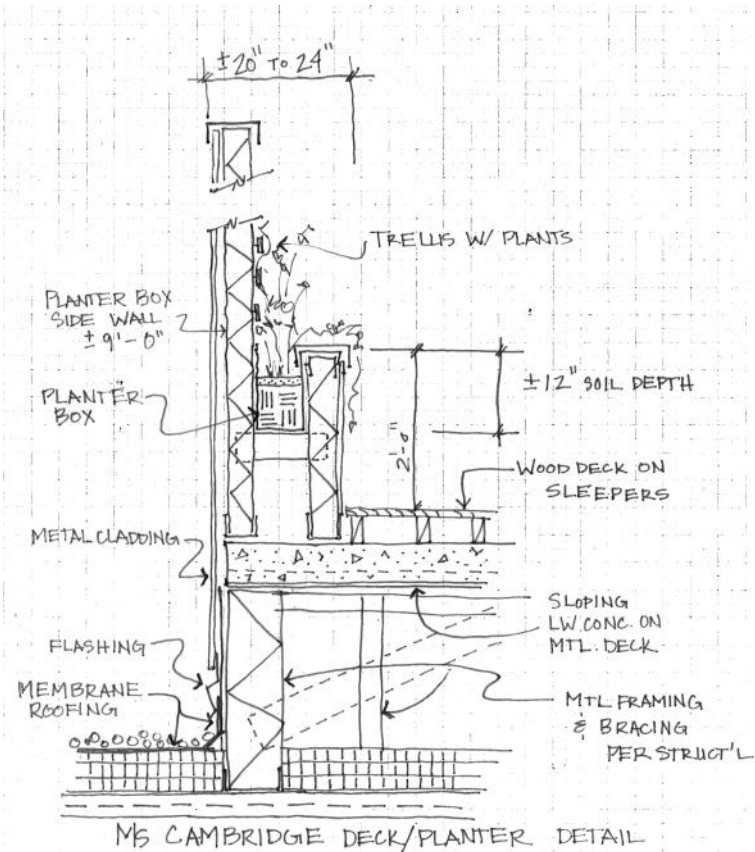

roof deck sections – visual green screen

skb
ARCHITECTS

2333 Third Avenue, Seattle, WA 98121 • Sskbarchitects.com

guardrail & planter