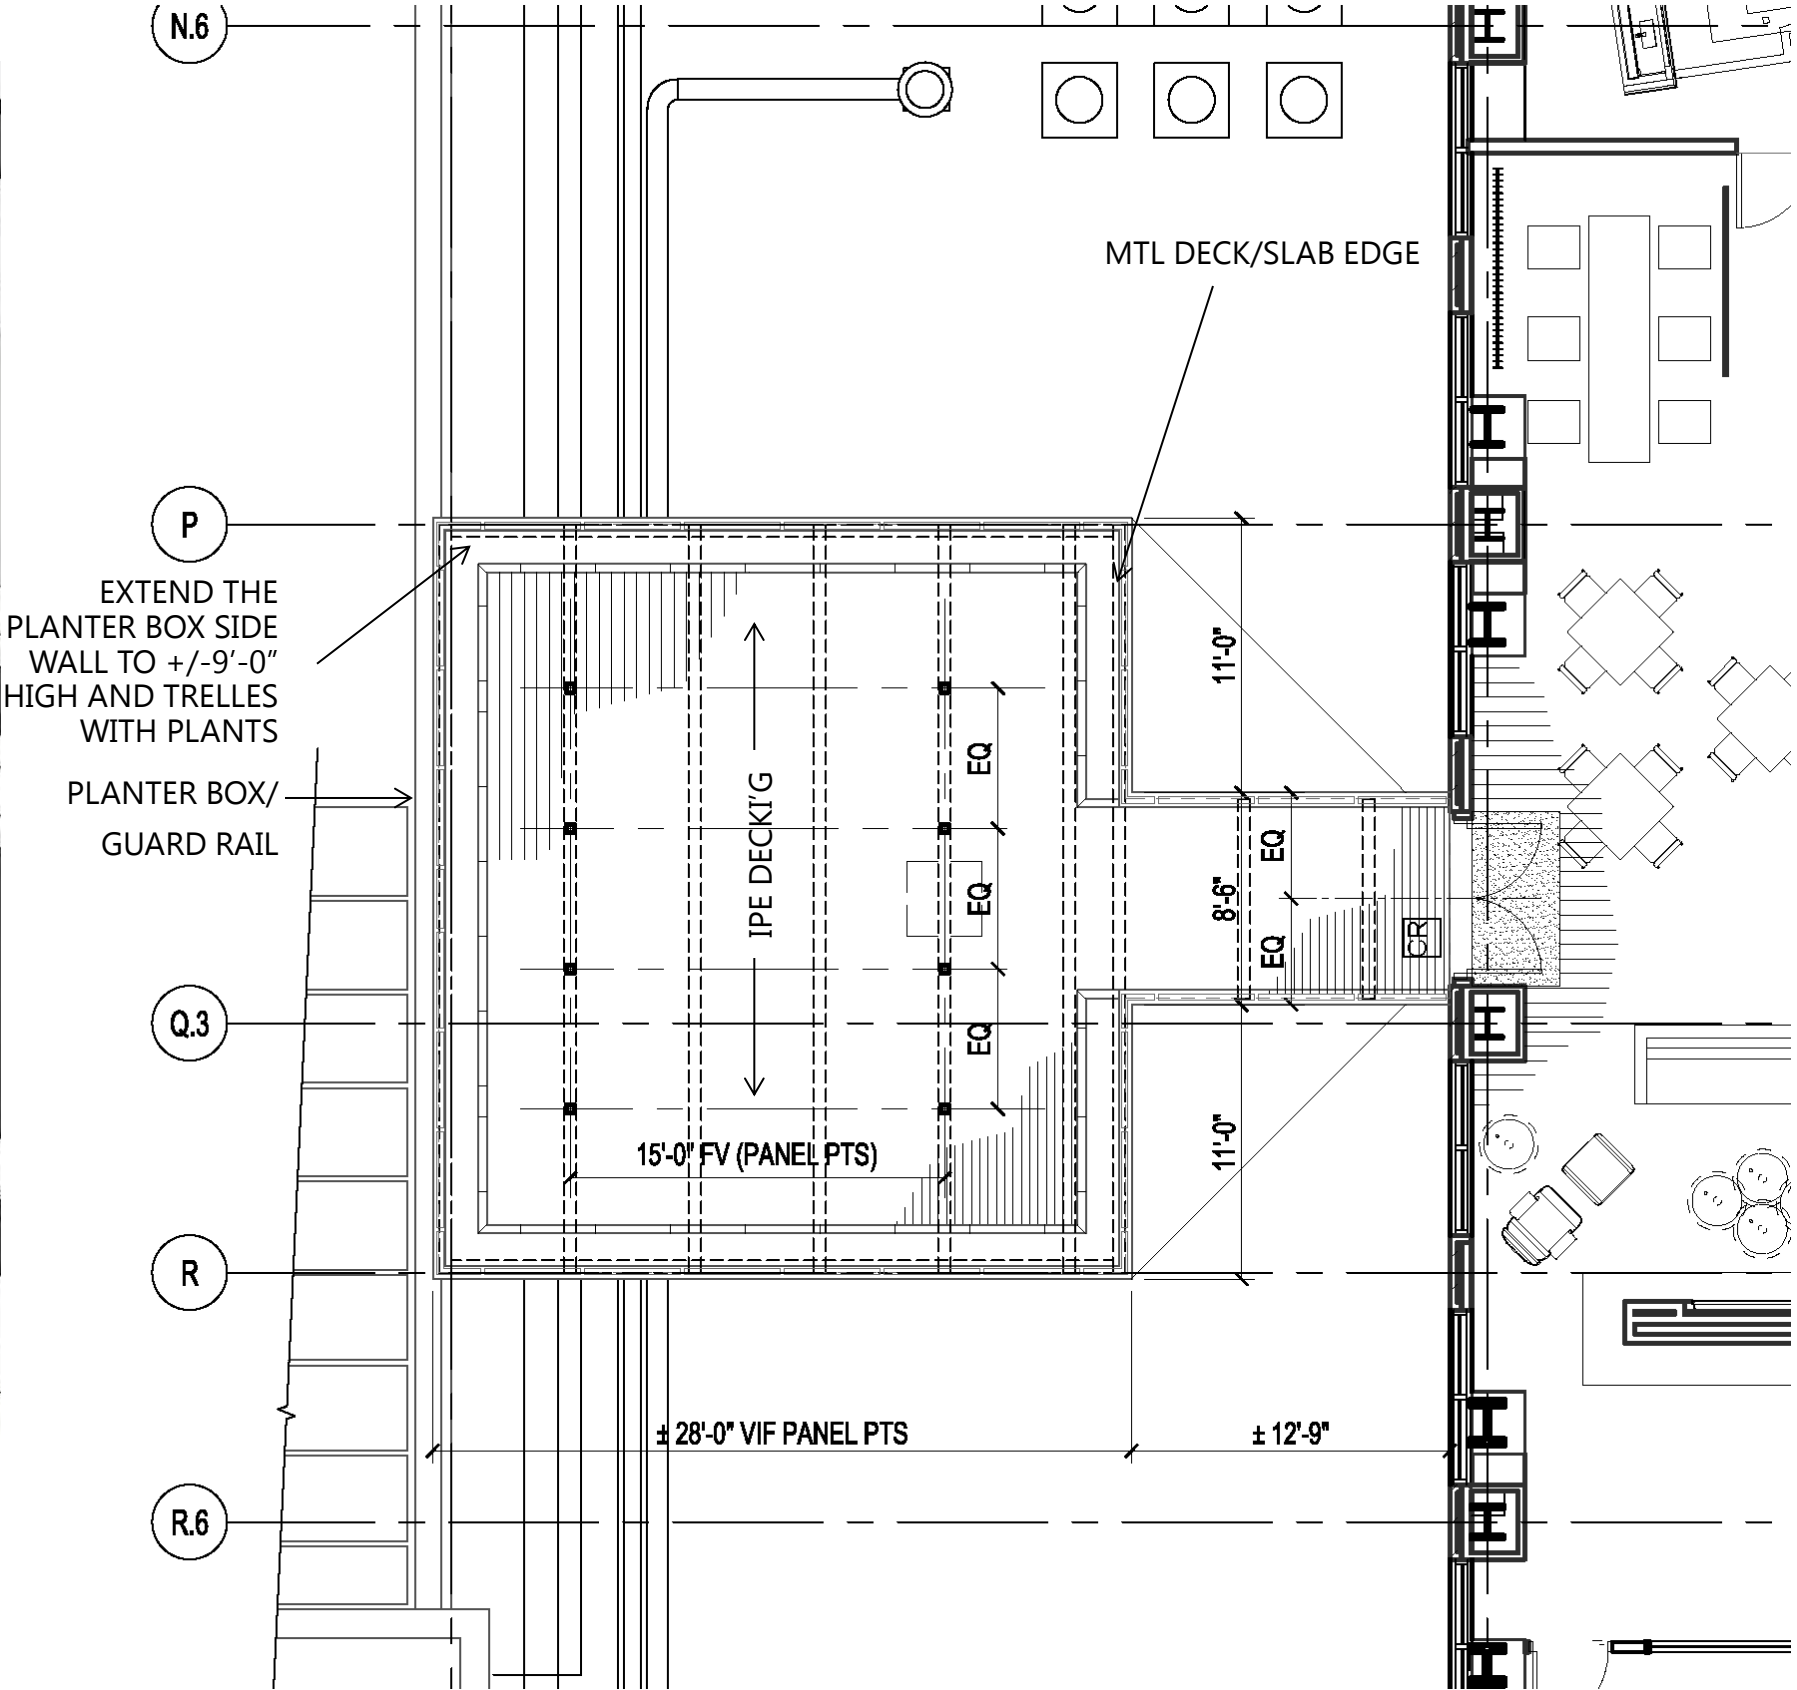

parapet (black)

fabric canopy for summer use

planter box / guardrail

AEP prestige series architectural metal siding – color to match storefront glass canopy

12" No Reveal

extended parapet (black)

fabric canopy for summer use

planter box / guardrail

AEP prestige series architectural metal siding – color to match storefront glass canopy

12" No Reveal

extended parapet (silver)

fabric canopy for summer use

planter box / guardrail

AEP prestige series architectural metal siding – color to match glass box entry metal

12" No Reveal

# roof deck plans – visual green screen