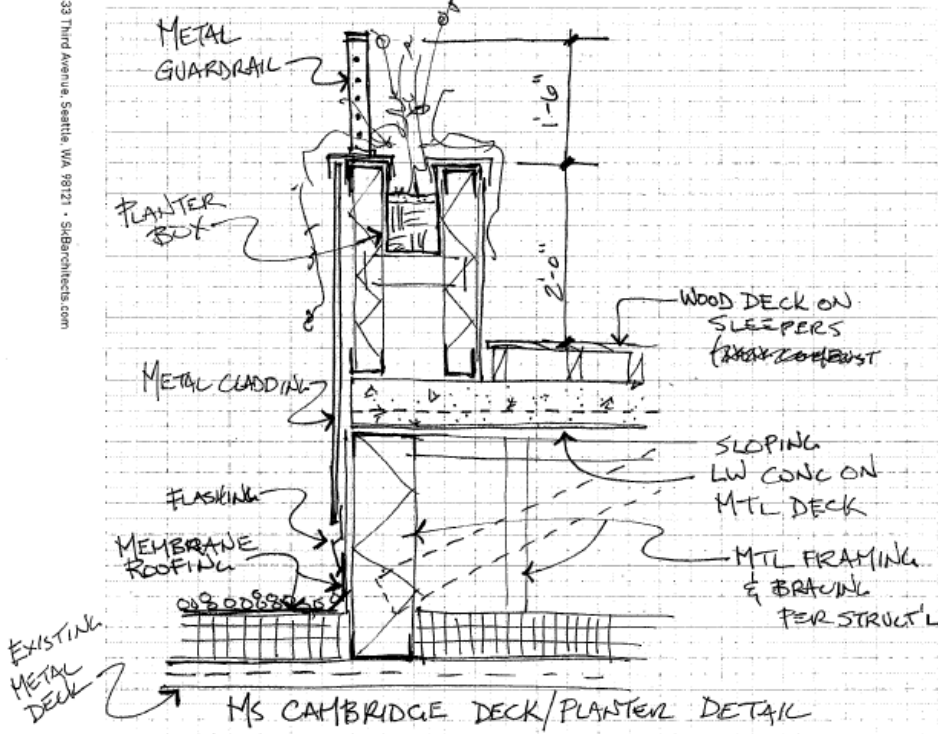

fabric canopy for summer use
planter box / guardrail
AEP prestige series architectural metal siding – color to match storefront glass canopy

roof deck plans

roof deck sections

skb
ARCHITECTS

2333 Third Avenue, Seattle, WA 98121 • skbarchitects.com

guardrail & planter

deck section

canopy

perspectives

canopy

acoustic/ visual screen

perspectives

Lighting

Proposed lighting in canopy

Step lighting

perspectives