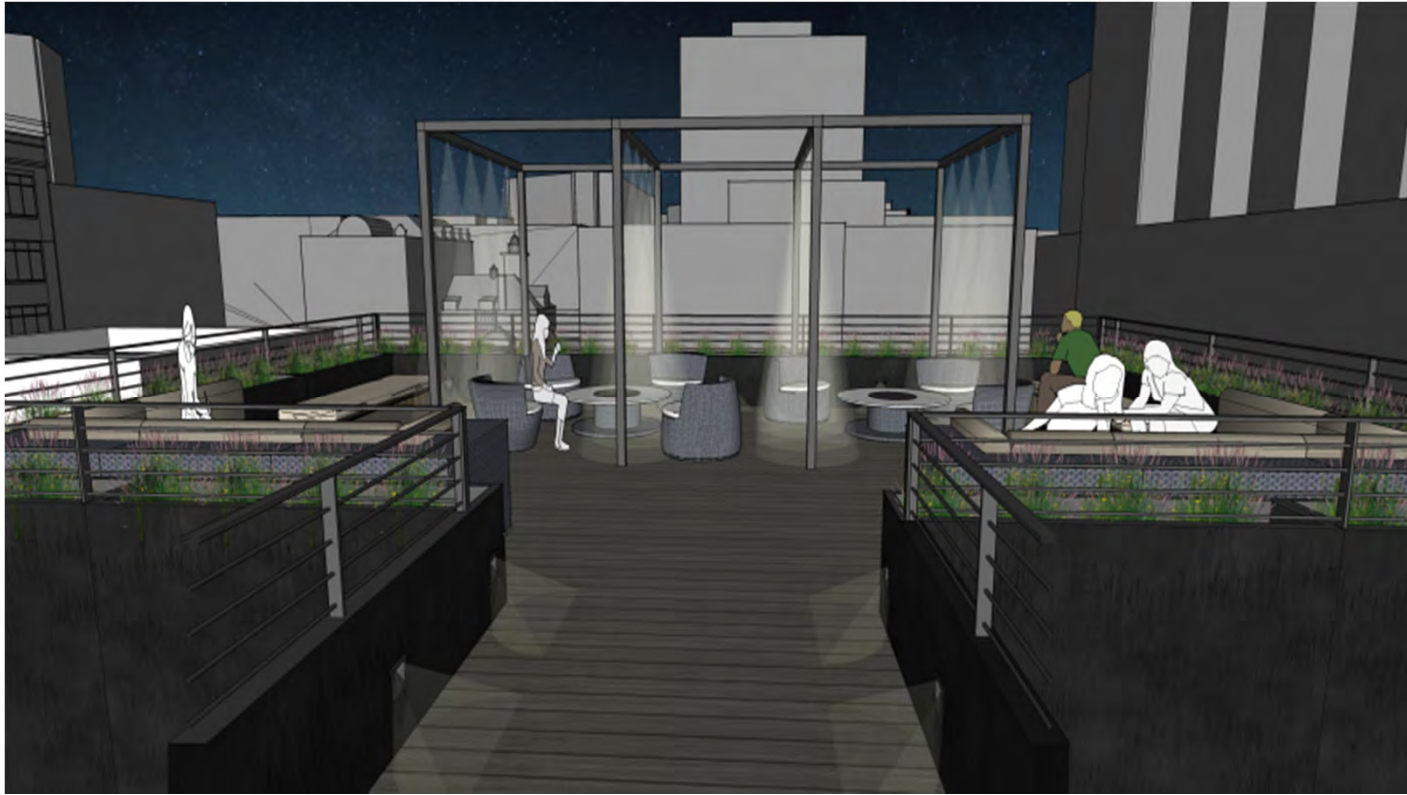

fabric canopy for summer use
planter box / guardrail
AEP prestige series architectural metal siding – color to match storefront glass canopy

roof deck plans

roof deck sections

skb
ARCHITECTS

2333 Third Avenue, Seattle, WA 98121 • skbarchitects.com

guardrail & planter

deck section

canopy

perspectives

canopy

acoustic/ visual screen

perspectives

Lighting

Proposed lighting in canopy

Step lighting

perspectives