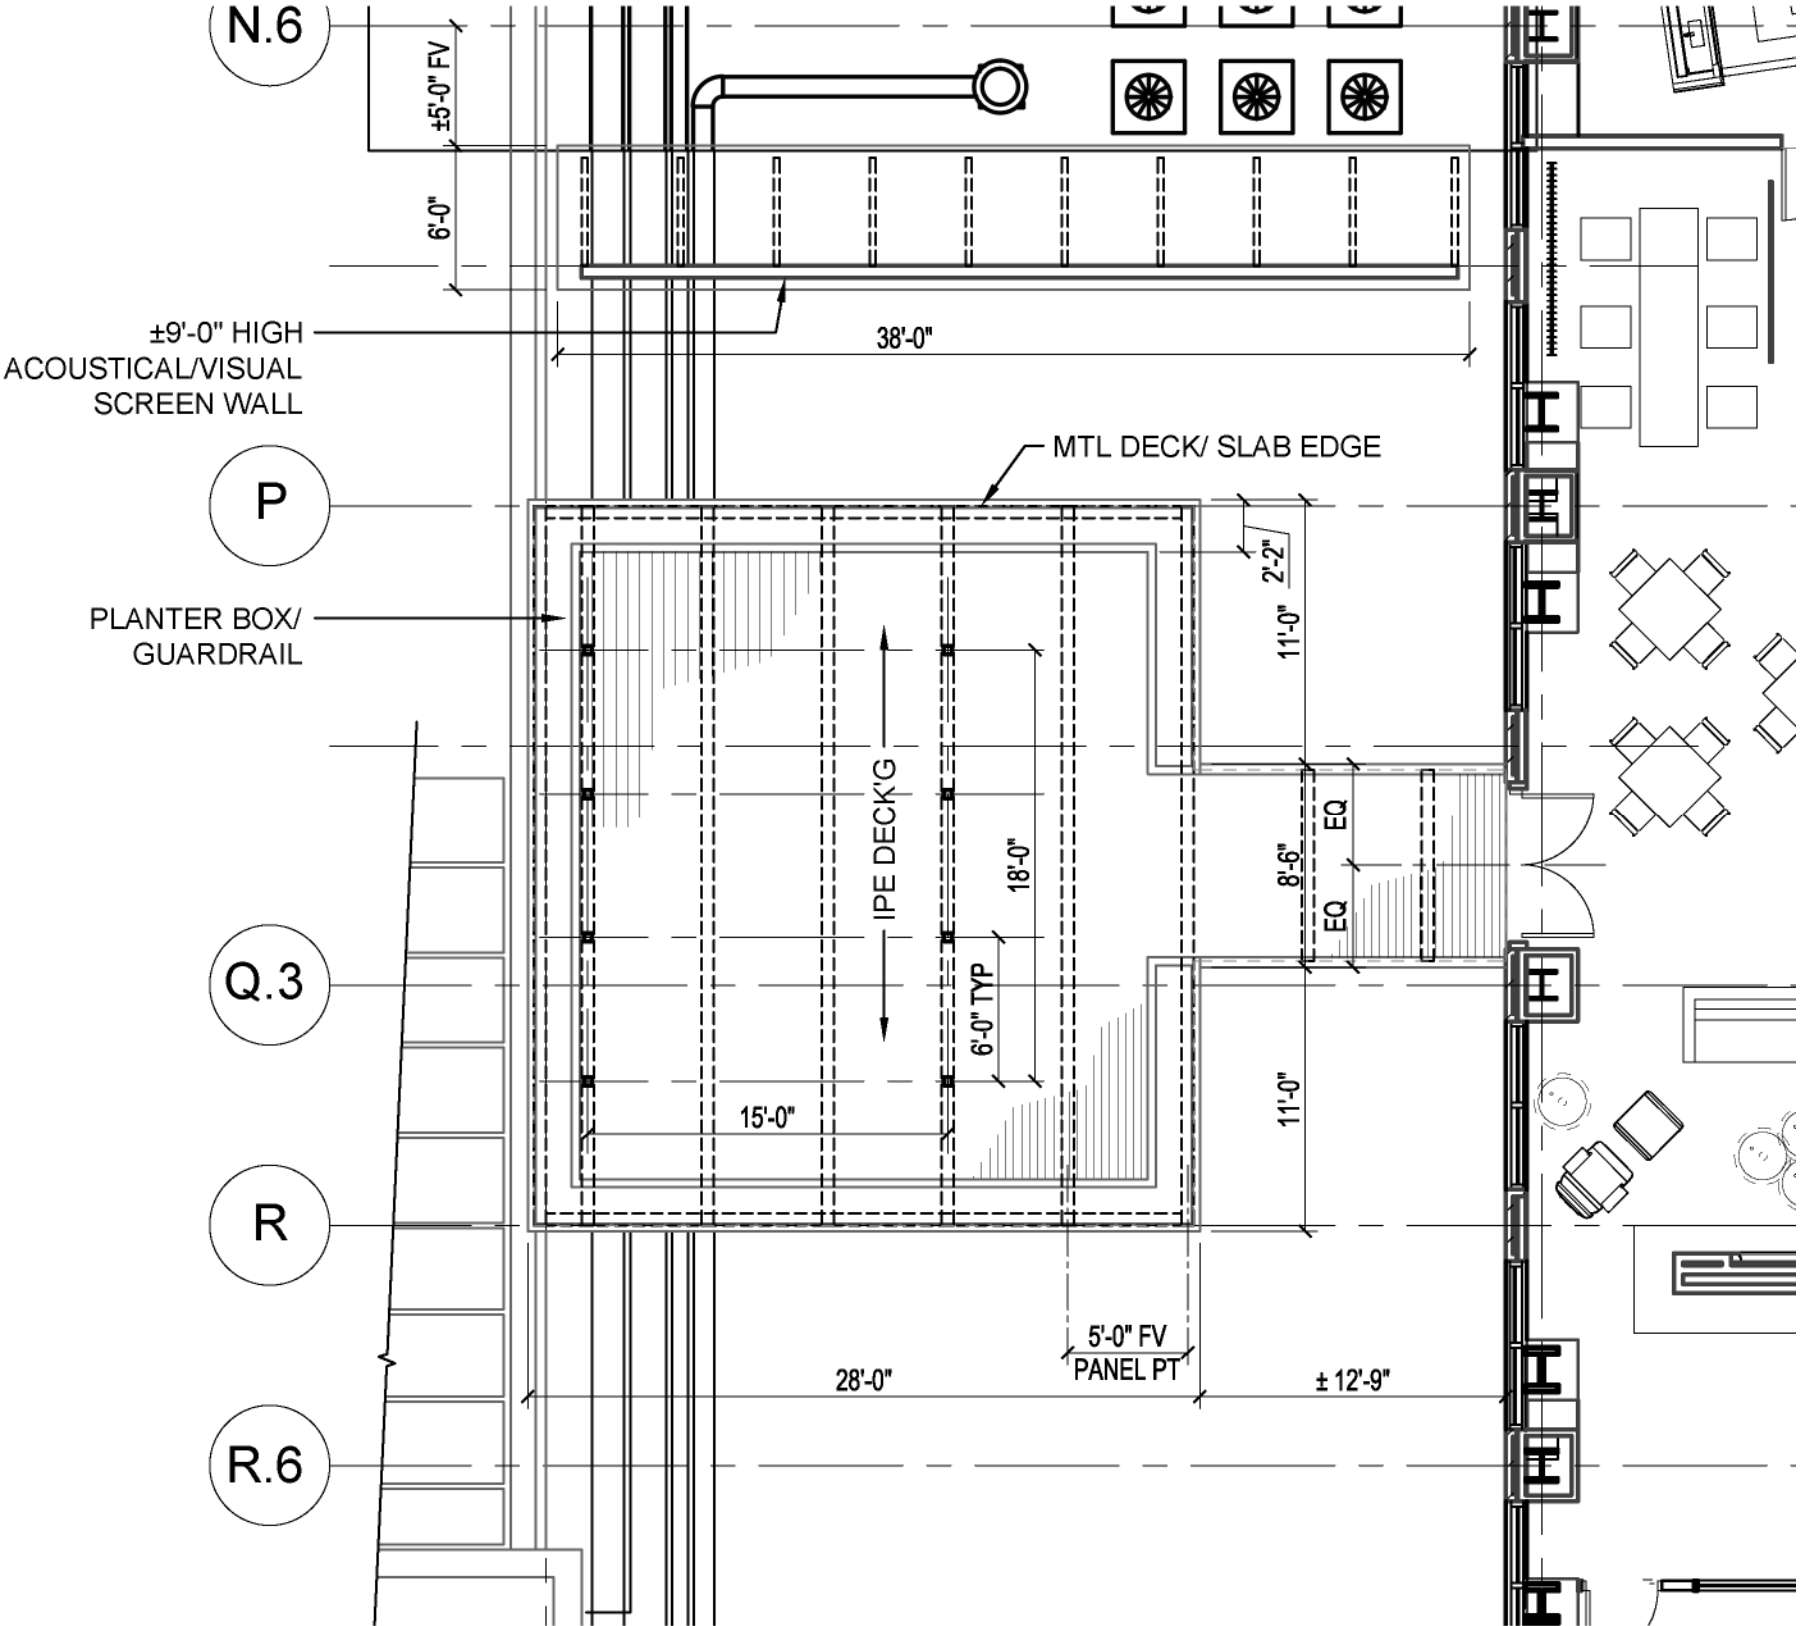

fabric canopy for summer use
planter box / guardrail
AEP prestige series architectural metal siding – color to match storefront glass canopy

roof deck plans

roof deck sections

skb
ARCHITECTS

2333 Third Avenue, Seattle, WA 98121 • skbarchitects.com

guardrail & planter

deck section

canopy

perspectives

canopy

acoustic/ visual screen

perspectives

Lighting

Proposed lighting in canopy

Step lighting

perspectives