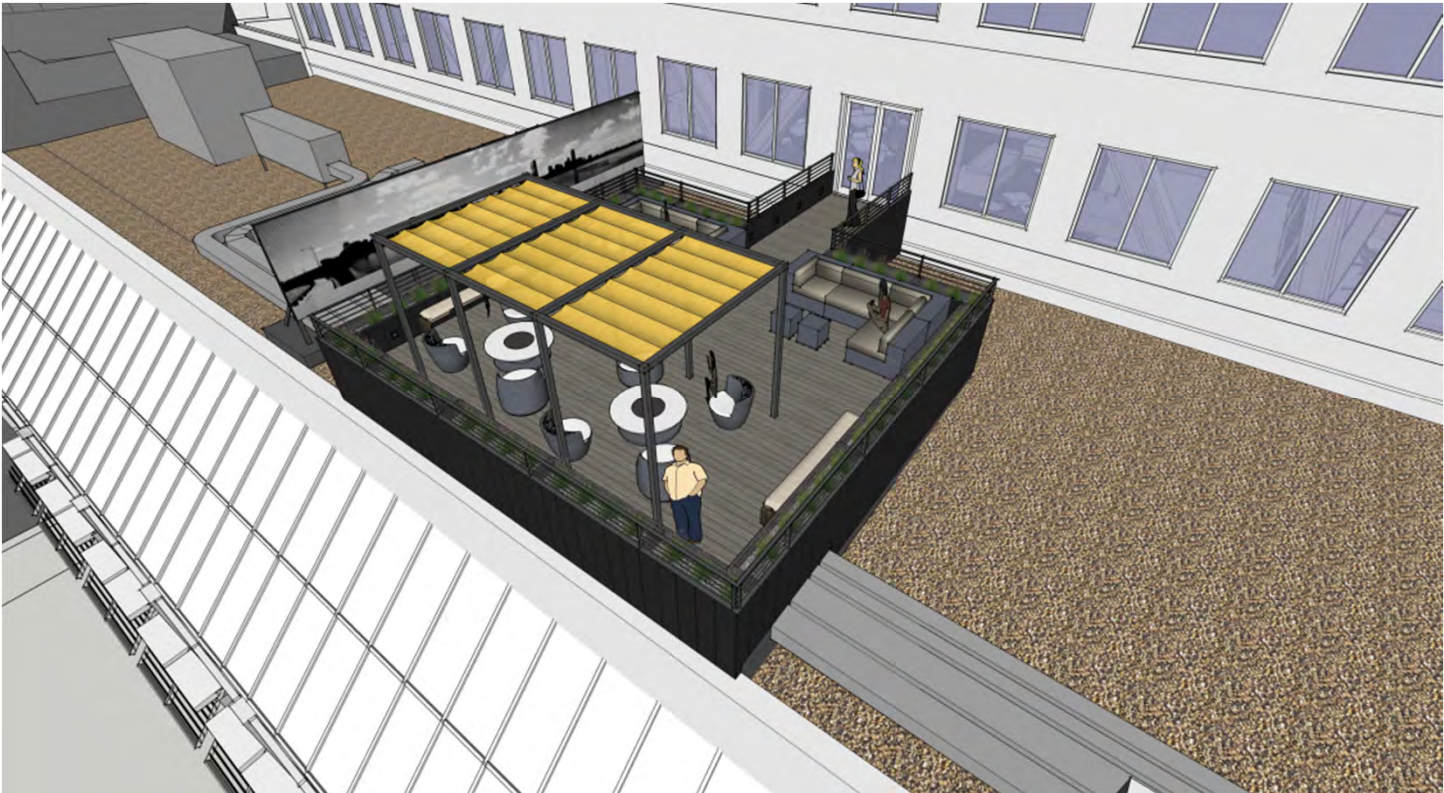

fabric canopy for summer use
planter box / guardrail
AEP prestige series architectural metal siding – color to match storefront glass canopy

roof deck plans

roof deck sections

skb
ARCHITECTS

2333 Third Avenue, Seattle, WA 98121 • skbarchitects.com

guardrail & planter

deck section

canopy

perspectives

canopy

acoustic/ visual screen

perspectives

Lighting

Proposed lighting in canopy

Step lighting

perspectives